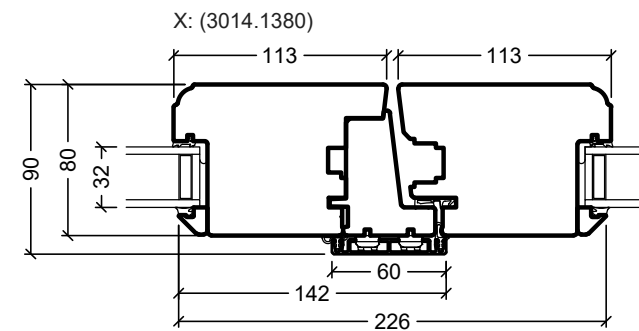

<p>Rationel is a trademark of DOVISTA A/S</p>	System: Rationel Forma glazed door	Scale: 1:4 / 1:40
	English: Intward opening, triple glazed	Edition No. 1
	Dansk: Indadgående, 3-lags	10.21 © 2021
<p>© DOVISTA A/S, CVR-no. 21147583. All intellectual property rights, copyright as well as all rights in know-how vest in DOVISTA A/S. This drawing may not be reproduced, stored, or transmitted in any form by any means (electronic, mechanical, photocopying, recording or otherwise) without the prior written consent of DOVISTA A/S. This drawing is to be used only for the purposes specified by DOVISTA A/S and for no other purpose. We reserve all rights to change the product and product range without notice.</p>		

 Rationel is a trademark of DOVISTA A/S	System: Rationel Forma glazed door	Scale: 1:4 / 1:40
	English: Inward opening, double glazed	Edition No. 1
	Dansk: Indadgående, 2-lags	10.21 © 2021
<small>© DOVISTA A/S, CVR-no. 21147583. All intellectual property rights, copyright as well as all rights in know-how vest in DOVISTA A/S. This drawing may not be reproduced, stored, or transmitted in any form by any means (electronic, mechanical, photocopying, recording or otherwise) without the prior written consent of DOVISTA A/S. This drawing is to be used only for the purposes specified by DOVISTA A/S and for no other purpose. We reserve all rights to change the product and product range without notice.</small>		