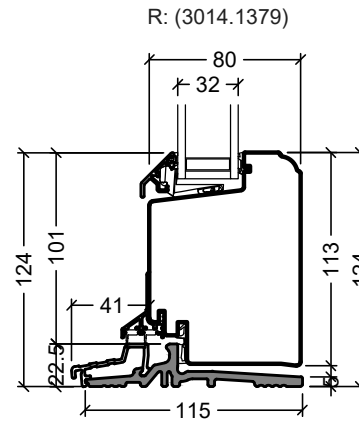

<p>Rationel is a trademark of DOVISTA A/S</p>	System: Rationel Forma glazed door	Scale: 1:4 / 1:40
	English: Intward opening, triple glazed	Edition No. 1
	Dansk: Indadgående, 3-lags	10.21 © 2021
<p>© DOVISTA A/S, CVR-no. 21147583. All intellectual property rights, copyright as well as all rights in know-how vest in DOVISTA A/S. This drawing may not be reproduced, stored, or transmitted in any form by any means (electronic, mechanical, photocopying, recording or otherwise) without the prior written consent of DOVISTA A/S. This drawing is to be used only for the purposes specified by DOVISTA A/S and for no other purpose. We reserve all rights to change the product and product range without notice.</p>		

 Rationel is a trademark of DOVISTA A/S	System: Rationel Forma glazed door	Scale: 1:4 / 1:40
	English: Inward opening, double glazed	Edition No. 1
	Dansk: Indadgående, 2-lags	10.21 © 2021
<small>© DOVISTA A/S, CVR-no. 21147583. All intellectual property rights, copyright as well as all rights in know-how vest in DOVISTA A/S. This drawing may not be reproduced, stored, or transmitted in any form by any means (electronic, mechanical, photocopying, recording or otherwise) without the prior written consent of DOVISTA A/S. This drawing is to be used only for the purposes specified by DOVISTA A/S and for no other purpose. We reserve all rights to change the product and product range without notice.</small>		