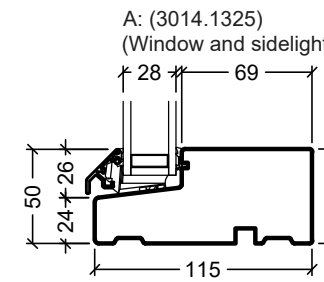

<p>Rationel is a trademark of DOVISTA A/S</p>	System: Rationel Forma glazed door	Scale: 1:4 / 1:40
	English: Intward opening, triple glazed	Edition No. 1
	Dansk: Indadgående, 3-lags	10.21 © 2021
<p>© DOVISTA A/S, CVR-no. 21147583. All intellectual property rights, copyright as well as all rights in know-how vest in DOVISTA A/S. This drawing may not be reproduced, stored, or transmitted in any form by any means (electronic, mechanical, photocopying, recording or otherwise) without the prior written consent of DOVISTA A/S. This drawing is to be used only for the purposes specified by DOVISTA A/S and for no other purpose. We reserve all rights to change the product and product range without notice.</p>		

 Rationel is a trademark of DOVISTA A/S	System: Rationel Forma glazed door	Scale: 1:4 / 1:40
	English: Inward opening, double glazed	Edition No. 1
	Dansk: Indadgående, 2-lags	10.21 © 2021
<small>© DOVISTA A/S, CVR-no. 21147583. All intellectual property rights, copyright as well as all rights in know-how vest in DOVISTA A/S. This drawing may not be reproduced, stored, or transmitted in any form by any means (electronic, mechanical, photocopying, recording or otherwise) without the prior written consent of DOVISTA A/S. This drawing is to be used only for the purposes specified by DOVISTA A/S and for no other purpose. We reserve all rights to change the product and product range without notice.</small>		