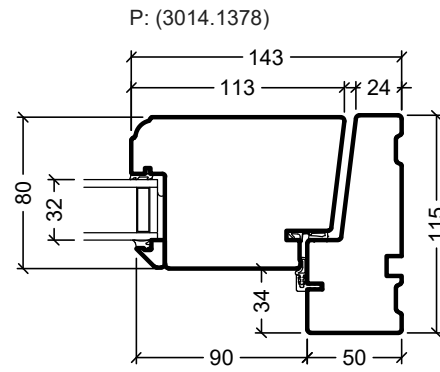

<p>Rationel is a trademark of DOVISTA A/S</p>	System: Rationel Forma glazed door	Scale: 1:4 / 1:40
	English: Intward opening, triple glazed	Edition No. 1
	Dansk: Indadgående, 3-lags	10.21 © 2021
<p>© DOVISTA A/S, CVR-no. 21147583. All intellectual property rights, copyright as well as all rights in know-how vest in DOVISTA A/S. This drawing may not be reproduced, stored, or transmitted in any form by any means (electronic, mechanical, photocopying, recording or otherwise) without the prior written consent of DOVISTA A/S. This drawing is to be used only for the purposes specified by DOVISTA A/S and for no other purpose. We reserve all rights to change the product and product range without notice.</p>		

 Rationel is a trademark of DOVISTA A/S	System: Rationel Forma glazed door	Scale: 1:4 / 1:40
	English: Inward opening, double glazed	Edition No. 1
	Dansk: Indadgående, 2-lags	10.21 © 2021
<small>© DOVISTA A/S, CVR-no. 21147583. All intellectual property rights, copyright as well as all rights in know-how vest in DOVISTA A/S. This drawing may not be reproduced, stored, or transmitted in any form by any means (electronic, mechanical, photocopying, recording or otherwise) without the prior written consent of DOVISTA A/S. This drawing is to be used only for the purposes specified by DOVISTA A/S and for no other purpose. We reserve all rights to change the product and product range without notice.</small>		