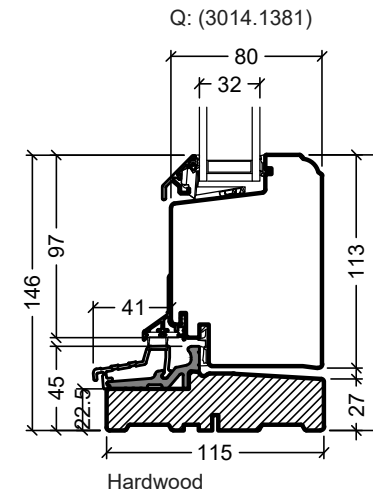

<p>Rationel is a trademark of DOVISTA A/S</p>	System: Rationel Forma glazed door	Scale: 1:4 / 1:40
	English: Intward opening, triple glazed	Edition No. 1
	Dansk: Indadgående, 3-lags	10.21 © 2021
<p>© DOVISTA A/S, CVR-no. 21147583. All intellectual property rights, copyright as well as all rights in know-how vest in DOVISTA A/S. This drawing may not be reproduced, stored, or transmitted in any form by any means (electronic, mechanical, photocopying, recording or otherwise) without the prior written consent of DOVISTA A/S. This drawing is to be used only for the purposes specified by DOVISTA A/S and for no other purpose. We reserve all rights to change the product and product range without notice.</p>		

 Rationel is a trademark of DOVISTA A/S	System: Rationel Forma glazed door	Scale: 1:4 / 1:40
	English: Inward opening, double glazed	Edition No. 1
	Dansk: Indadgående, 2-lags	10.21 © 2021
<small>© DOVISTA A/S, CVR-no. 21147583. All intellectual property rights, copyright as well as all rights in know-how vest in DOVISTA A/S. This drawing may not be reproduced, stored, or transmitted in any form by any means (electronic, mechanical, photocopying, recording or otherwise) without the prior written consent of DOVISTA A/S. This drawing is to be used only for the purposes specified by DOVISTA A/S and for no other purpose. We reserve all rights to change the product and product range without notice.</small>		