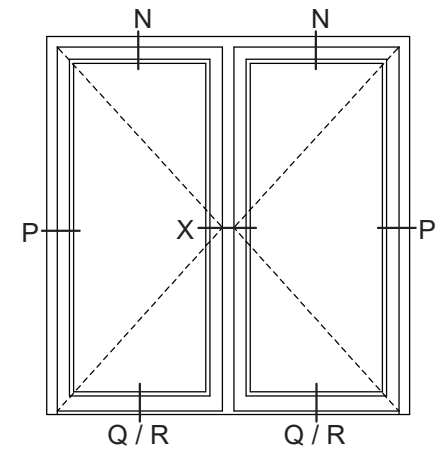

<p>Rationel is a trademark of DOVISTA A/S</p>	System: Rationel Forma glazed door	Scale: 1:4 / 1:40
	English: Intward opening, triple glazed	Edition No. 1
	Dansk: Indadgående, 3-lags	10.21 © 2021
<p>© DOVISTA A/S, CVR-no. 21147583. All intellectual property rights, copyright as well as all rights in know-how vest in DOVISTA A/S. This drawing may not be reproduced, stored, or transmitted in any form by any means (electronic, mechanical, photocopying, recording or otherwise) without the prior written consent of DOVISTA A/S. This drawing is to be used only for the purposes specified by DOVISTA A/S and for no other purpose. We reserve all rights to change the product and product range without notice.</p>		

 Rationel is a trademark of DOVISTA A/S	System: Rationel Forma glazed door	Scale: 1:4 / 1:40
	English: Inward opening, double glazed	Edition No. 1
	Dansk: Indadgående, 2-lags	10.21 © 2021
<small>© DOVISTA A/S, CVR-no. 21147583. All intellectual property rights, copyright as well as all rights in know-how vest in DOVISTA A/S. This drawing may not be reproduced, stored, or transmitted in any form by any means (electronic, mechanical, photocopying, recording or otherwise) without the prior written consent of DOVISTA A/S. This drawing is to be used only for the purposes specified by DOVISTA A/S and for no other purpose. We reserve all rights to change the product and product range without notice.</small>		