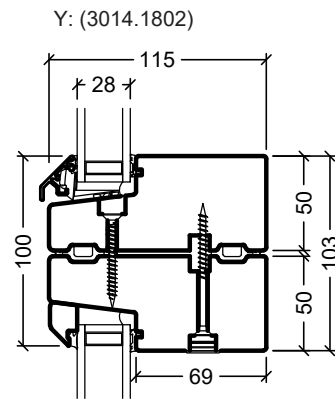

<p>Rationel is a trademark of DOVISTA A/S</p>	System: Rationel Forma glazed door	Scale: 1:4 / 1:40
	English: Intward opening, triple glazed	Edition No. 1
	Dansk: Indadgående, 3-lags	10.21 © 2021
<p>© DOVISTA A/S, CVR-no. 21147583. All intellectual property rights, copyright as well as all rights in know-how vest in DOVISTA A/S. This drawing may not be reproduced, stored, or transmitted in any form by any means (electronic, mechanical, photocopying, recording or otherwise) without the prior written consent of DOVISTA A/S. This drawing is to be used only for the purposes specified by DOVISTA A/S and for no other purpose. We reserve all rights to change the product and product range without notice.</p>		

 Rationel is a trademark of DOVISTA A/S	System: Rationel Forma glazed door	Scale: 1:4 / 1:40
	English: Inward opening, double glazed	Edition No. 1
	Dansk: Indadgående, 2-lags	10.21 © 2021
<small>© DOVISTA A/S, CVR-no. 21147583. All intellectual property rights, copyright as well as all rights in know-how vest in DOVISTA A/S. This drawing may not be reproduced, stored, or transmitted in any form by any means (electronic, mechanical, photocopying, recording or otherwise) without the prior written consent of DOVISTA A/S. This drawing is to be used only for the purposes specified by DOVISTA A/S and for no other purpose. We reserve all rights to change the product and product range without notice.</small>		