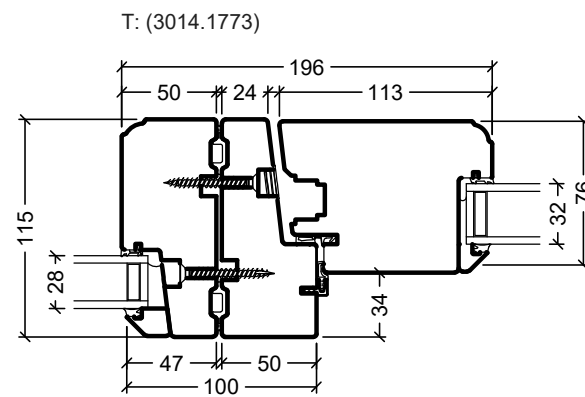

<p>Rationel is a trademark of DOVISTA A/S</p>	System: Rationel Forma glazed door	Scale: 1:4 / 1:40
	English: Intward opening, triple glazed	Edition No. 1
	Dansk: Indadgående, 3-lags	10.21 © 2021
<p>© DOVISTA A/S, CVR-no. 21147583. All intellectual property rights, copyright as well as all rights in know-how vest in DOVISTA A/S. This drawing may not be reproduced, stored, or transmitted in any form by any means (electronic, mechanical, photocopying, recording or otherwise) without the prior written consent of DOVISTA A/S. This drawing is to be used only for the purposes specified by DOVISTA A/S and for no other purpose. We reserve all rights to change the product and product range without notice.</p>		

 Rationel is a trademark of DOVISTA A/S	System: Rationel Forma glazed door	Scale: 1:4 / 1:40
	English: Inward opening, double glazed	Edition No. 1
	Dansk: Indadgående, 2-lags	10.21 © 2021
<small>© DOVISTA A/S, CVR-no. 21147583. All intellectual property rights, copyright as well as all rights in know-how vest in DOVISTA A/S. This drawing may not be reproduced, stored, or transmitted in any form by any means (electronic, mechanical, photocopying, recording or otherwise) without the prior written consent of DOVISTA A/S. This drawing is to be used only for the purposes specified by DOVISTA A/S and for no other purpose. We reserve all rights to change the product and product range without notice.</small>		