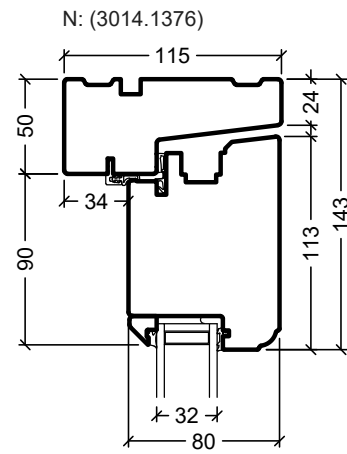

<p>Rationel is a trademark of DOVISTA A/S</p>	System: Rationel Forma glazed door	Scale: 1:4 / 1:40
	English: Intward opening, triple glazed	Edition No. 1
	Dansk: Indadgående, 3-lags	10.21 © 2021
<p>© DOVISTA A/S, CVR-no. 21147583. All intellectual property rights, copyright as well as all rights in know-how vest in DOVISTA A/S. This drawing may not be reproduced, stored, or transmitted in any form by any means (electronic, mechanical, photocopying, recording or otherwise) without the prior written consent of DOVISTA A/S. This drawing is to be used only for the purposes specified by DOVISTA A/S and for no other purpose. We reserve all rights to change the product and product range without notice.</p>		

 Rationel is a trademark of DOVISTA A/S	System: Rationel Forma glazed door	Scale: 1:4 / 1:40
	English: Inward opening, double glazed	Edition No. 1
	Dansk: Indadgående, 2-lags	10.21 © 2021
<small>© DOVISTA A/S, CVR-no. 21147583. All intellectual property rights, copyright as well as all rights in know-how vest in DOVISTA A/S. This drawing may not be reproduced, stored, or transmitted in any form by any means (electronic, mechanical, photocopying, recording or otherwise) without the prior written consent of DOVISTA A/S. This drawing is to be used only for the purposes specified by DOVISTA A/S and for no other purpose. We reserve all rights to change the product and product range without notice.</small>		