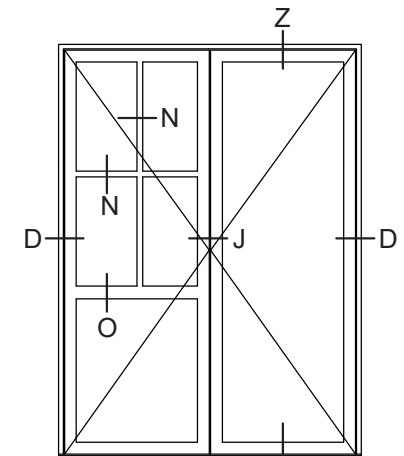

Ⓔ

1. Fixed mullion (fast lodpost)
2. French casement / mullion for fire escape (2-fløj / brandpost)

Ⓐ Ⓞ

Glazing bars

 <small>Rationel is a trademark of DOVISTA A/S</small>	System: Rationel Formaplust Casement door	Scale: 1:4 / 1:40
	English: Standard details, triple glazed	Edition No. 1
	Dansk: Standard snit, 3-lags	10.21 © 2021

L / M
Door
threshold

(E)

1. Fixed mullion (fast lodpost)
2. French casement / mullion for fire escape (2-fløjet / brandpost)

(N) (O)

Glazing bars

rational

Rational is a trademark of DOVISTA A/S

System: Rational Formaplus Casement door

English: Standard details, double glazed

Dansk: Standard snit, 2-lags

Scale: 1:4 / 1:40

Edition No. 1

10.21 © 2021

© DOVISTA A/S, CVR-no. 21147583. All intellectual property rights, copyright as well as all rights in know-how vest in DOVISTA A/S. This drawing may not be reproduced, stored, or transmitted in any form by any means (electronic, mechanical, photocopying, recording or otherwise) without the prior written consent of DOVISTA A/S. This drawing is to be used only for the purposes specified by DOVISTA A/S and for no other purpose. We reserve all rights to change the product and product range without notice.