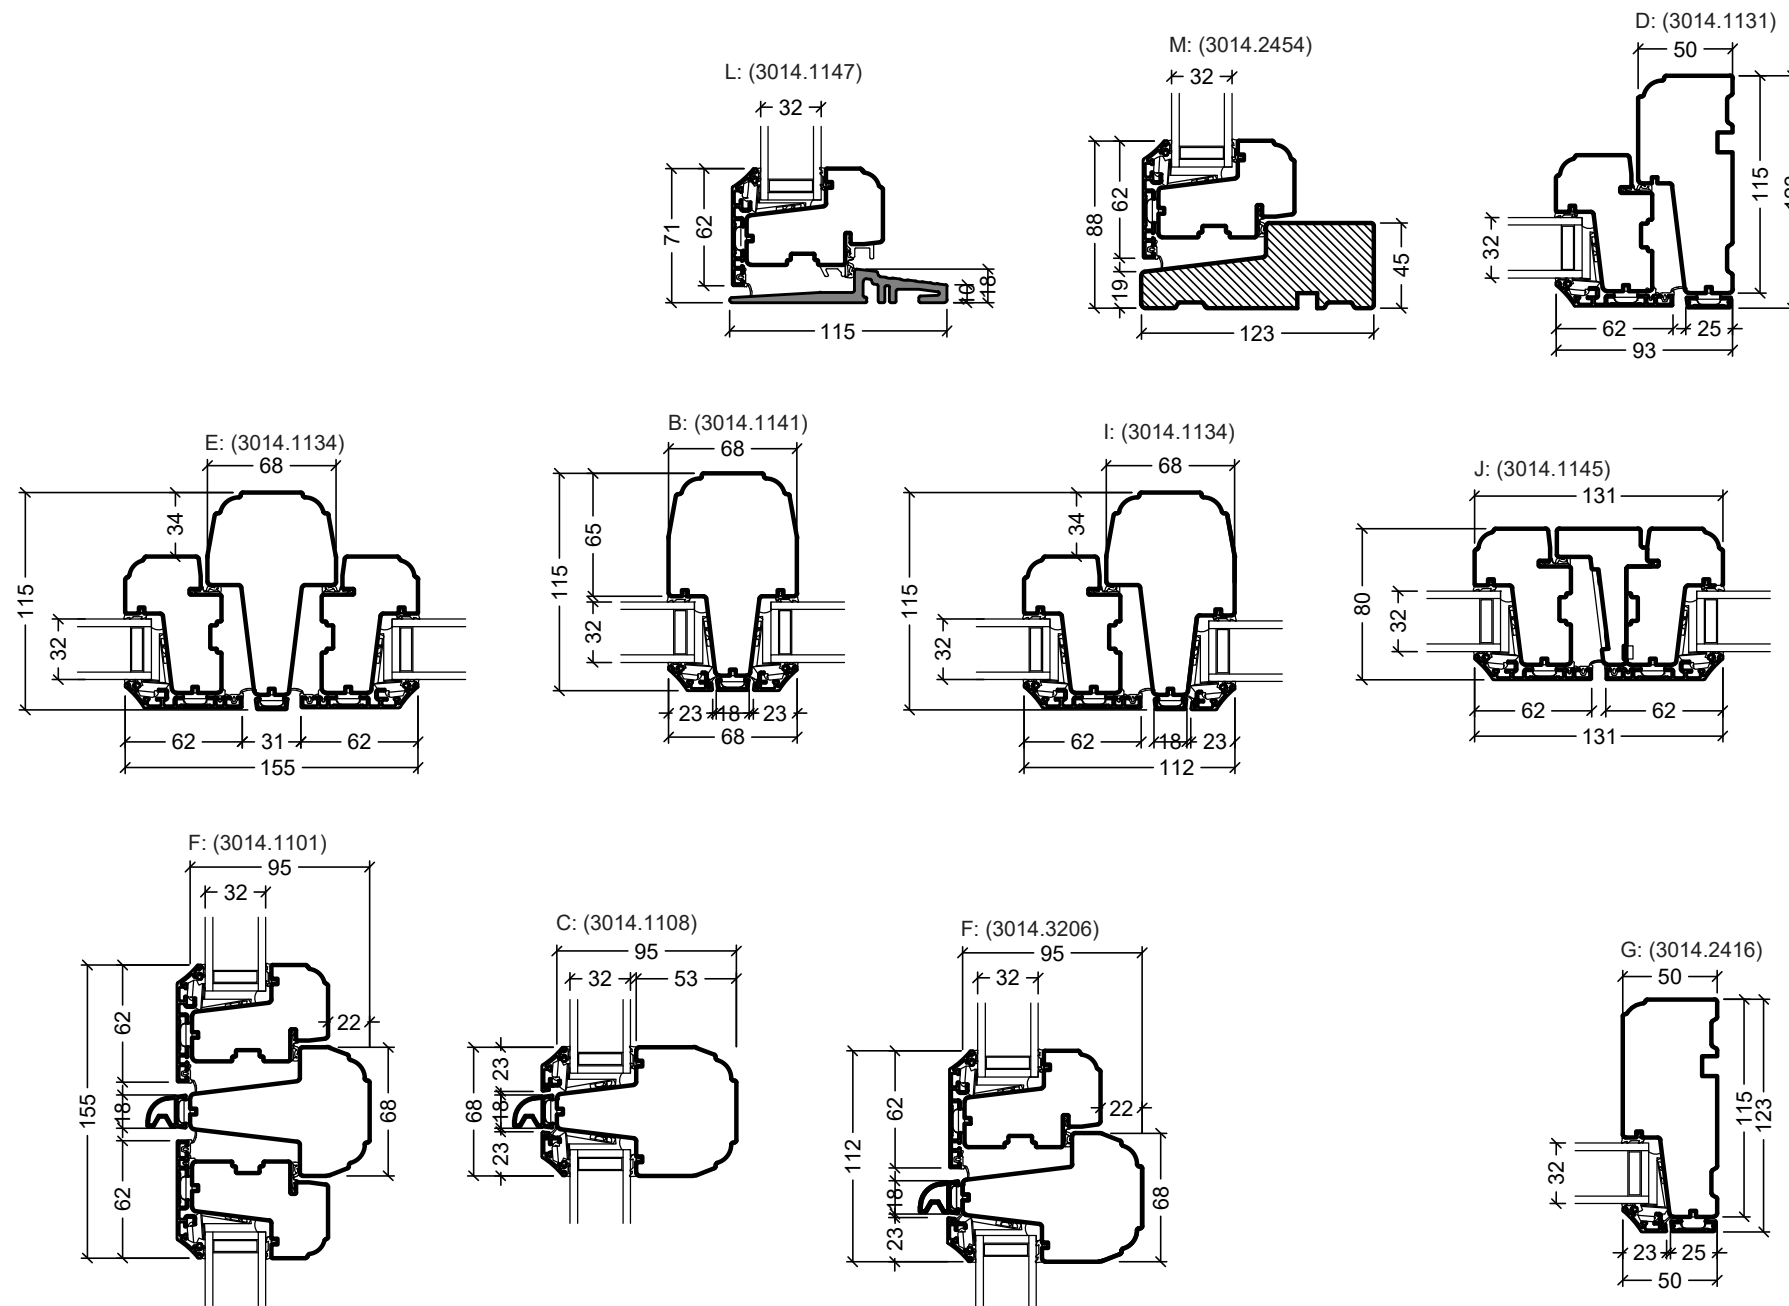

Ⓔ

1. Fixed mullion (fast lodpost)
2. French casement / mullion for fire escape (2-fløj / brandpost)

Ⓐ Ⓞ

Glazing bars

 <small>Rationel is a trademark of DOVISTA A/S</small>	System: Rationel Formaplust Casement door	Scale: 1:4 / 1:40
	English: Standard details, triple glazed	Edition No. 1
	Dansk: Standard snit, 3-lags	10.21 © 2021

L / M
Door
threshold

(E)

1. Fixed mullion (fast lodpost)
2. French casement / mullion for fire escape (2-fløjet / brandpost)

(N) (O)

Glazing bars

rational

Rational is a trademark of DOVISTA A/S

System: Rational Formaplus Casement door

English: Standard details, double glazed

Dansk: Standard snit, 2-lags

Scale: 1:4 / 1:40

Edition No. 1

10.21 © 2021

© DOVISTA A/S, CVR-no. 21147583. All intellectual property rights, copyright as well as all rights in know-how vest in DOVISTA A/S. This drawing may not be reproduced, stored, or transmitted in any form by any means (electronic, mechanical, photocopying, recording or otherwise) without the prior written consent of DOVISTA A/S. This drawing is to be used only for the purposes specified by DOVISTA A/S and for no other purpose. We reserve all rights to change the product and product range without notice.