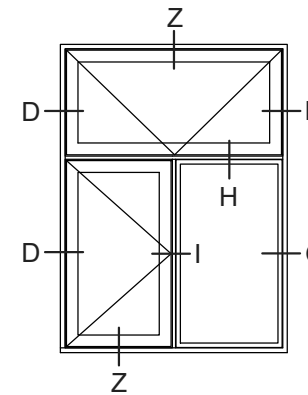

L / M
Door
threshold

(E)

1. Fixed mullion (fast lodpost)
2. French casement / mullion for fire escape (2-fløjet / brandpost)

(N) (O)

Glazing bars

rational

Rational is a trademark of DOVISTA A/S

System: Rational Formaplus Casement door

English: Standard details, double glazed

Dansk: Standard snit, 2-lags

Scale: 1:4 / 1:40

Edition No. 1

10.21 © 2021

© DOVISTA A/S, CVR-no. 21147583. All intellectual property rights, copyright as well as all rights in know-how vest in DOVISTA A/S. This drawing may not be reproduced, stored, or transmitted in any form by any means (electronic, mechanical, photocopying, recording or otherwise) without the prior written consent of DOVISTA A/S. This drawing is to be used only for the purposes specified by DOVISTA A/S and for no other purpose. We reserve all rights to change the product and product range without notice.