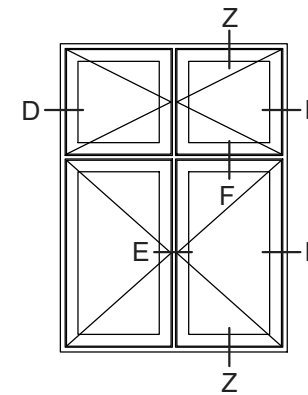

L / M
Door
threshold

(E)

1. Fixed mullion (fast lodpost)
2. French casement / mullion for fire escape (2-fløjet / brandpost)

(N) (O)

Glazing bars

rational

Rational is a trademark of DOVISTA A/S

System: Rational Formaplus Casement door

English: Standard details, double glazed

Dansk: Standard snit, 2-lags

Scale: 1:4 / 1:40

Edition No. 1

10.21 © 2021

© DOVISTA A/S, CVR-no. 21147583. All intellectual property rights, copyright as well as all rights in know-how vest in DOVISTA A/S. This drawing may not be reproduced, stored, or transmitted in any form by any means (electronic, mechanical, photocopying, recording or otherwise) without the prior written consent of DOVISTA A/S. This drawing is to be used only for the purposes specified by DOVISTA A/S and for no other purpose. We reserve all rights to change the product and product range without notice.