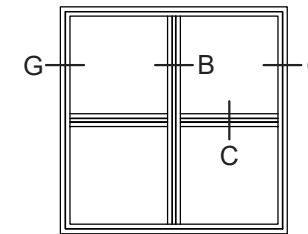

Ⓔ

1. Fixed mullion (fast lodpost)
2. French casement / mullion for fire escape (2-fløj / brandpost)

Ⓐ Ⓞ

Glazing bars

 <small>Rationel is a trademark of DOVISTA A/S</small>	System: Rationel Formaplust Casement door	Scale: 1:4 / 1:40
	English: Standard details, triple glazed	Edition No. 1
	Dansk: Standard snit, 3-lags	10.21 © 2021

L / M
Door
threshold

(E)

1. Fixed mullion (fast lodpost)
2. French casement / mullion for fire escape (2-fløjet / brandpost)

(N) (O)

Glazing bars

rational

Rational is a trademark of DOVISTA A/S

System: Rational Formaplus Casement door

English: Standard details, double glazed

Dansk: Standard snit, 2-lags

Scale: 1:4 / 1:40

Edition No. 1

10.21 © 2021

© DOVISTA A/S, CVR-no. 21147583. All intellectual property rights, copyright as well as all rights in know-how vest in DOVISTA A/S. This drawing may not be reproduced, stored, or transmitted in any form by any means (electronic, mechanical, photocopying, recording or otherwise) without the prior written consent of DOVISTA A/S. This drawing is to be used only for the purposes specified by DOVISTA A/S and for no other purpose. We reserve all rights to change the product and product range without notice.