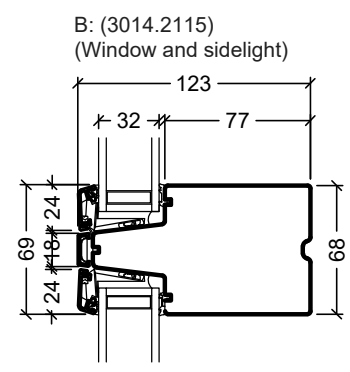

<p>Rationel is a trademark of DOVISTA A/S</p>	System: Rationel Auraplust Entrance and Patio door	Scale: 1:4 / 140
	English: Outward opening, Triple glazed	Edition No. 1
	Dansk: Udadgående, 3-lags	10.21 © 2021
<p>© DOVISTA A/S, CVR-no. 21147583. All intellectual property rights, copyright as well as all rights in know-how vest in DOVISTA A/S. This drawing may not be reproduced, stored, or transmitted in any form by any means (electronic, mechanical, photocopying, recording or otherwise) without the prior written consent of DOVISTA A/S. This drawing is to be used only for the purposes specified by DOVISTA A/S and for no other purpose. We reserve all rights to change the product and product range without notice.</p>		

<p>Rationel is a trademark of DOVISTA A/S</p>	System: Rationel Auraplust Entrance and Patio door	Scale: 1:4 / 1:40
	English: Outward opening, Double glazed	Edition No. 1
	Dansk: Udadgående, 2-lags	10.21 © 2021
<p>© DOVISTA A/S, CVR-no. 21147583. All intellectual property rights, copyright as well as all rights in know-how vest in DOVISTA A/S. This drawing may not be reproduced, stored, or transmitted in any form by any means (electronic, mechanical, photocopying, recording or otherwise) without the prior written consent of DOVISTA A/S. This drawing is to be used only for the purposes specified by DOVISTA A/S and for no other purpose. We reserve all rights to change the product and product range without notice.</p>		