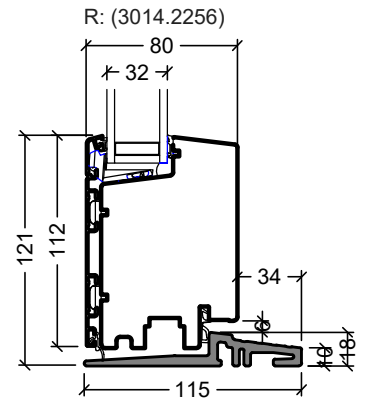

<p>Rationel is a trademark of DOVISTA A/S</p>	System: Rationel Auraplust Entrance and Patio door	Scale: 1:4 / 140
	English: Outward opening, Triple glazed	Edition No. 1
	Dansk: Udadgående, 3-lags	10.21 © 2021
<p>© DOVISTA A/S, CVR-no. 21147583. All intellectual property rights, copyright as well as all rights in know-how vest in DOVISTA A/S. This drawing may not be reproduced, stored, or transmitted in any form by any means (electronic, mechanical, photocopying, recording or otherwise) without the prior written consent of DOVISTA A/S. This drawing is to be used only for the purposes specified by DOVISTA A/S and for no other purpose. We reserve all rights to change the product and product range without notice.</p>		

<p>Rationel is a trademark of DOVISTA A/S</p>	System: Rationel Auraplust Entrance and Patio door	Scale: 1:4 / 1:40
	English: Outward opening, Double glazed	Edition No. 1
	Dansk: Udadgående, 2-lags	10.21 © 2021
<p>© DOVISTA A/S, CVR-no. 21147583. All intellectual property rights, copyright as well as all rights in know-how vest in DOVISTA A/S. This drawing may not be reproduced, stored, or transmitted in any form by any means (electronic, mechanical, photocopying, recording or otherwise) without the prior written consent of DOVISTA A/S. This drawing is to be used only for the purposes specified by DOVISTA A/S and for no other purpose. We reserve all rights to change the product and product range without notice.</p>		