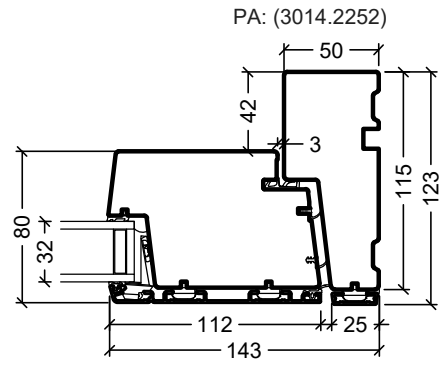

<p>Rationel is a trademark of DOVISTA A/S</p>	System: Rationel Auraplust Entrance and Patio door	Scale: 1:4 / 140
	English: Outward opening, Triple glazed	Edition No. 1
	Dansk: Udadgående, 3-lags	10.21 © 2021
<p>© DOVISTA A/S, CVR-no. 21147583. All intellectual property rights, copyright as well as all rights in know-how vest in DOVISTA A/S. This drawing may not be reproduced, stored, or transmitted in any form by any means (electronic, mechanical, photocopying, recording or otherwise) without the prior written consent of DOVISTA A/S. This drawing is to be used only for the purposes specified by DOVISTA A/S and for no other purpose. We reserve all rights to change the product and product range without notice.</p>		

<p>Rationel is a trademark of DOVISTA A/S</p>	System: Rationel Auraplust Entrance and Patio door	Scale: 1:4 / 1:40
	English: Outward opening, Double glazed	Edition No. 1
	Dansk: Udadgående, 2-lags	10.21 © 2021
<p>© DOVISTA A/S, CVR-no. 21147583. All intellectual property rights, copyright as well as all rights in know-how vest in DOVISTA A/S. This drawing may not be reproduced, stored, or transmitted in any form by any means (electronic, mechanical, photocopying, recording or otherwise) without the prior written consent of DOVISTA A/S. This drawing is to be used only for the purposes specified by DOVISTA A/S and for no other purpose. We reserve all rights to change the product and product range without notice.</p>		