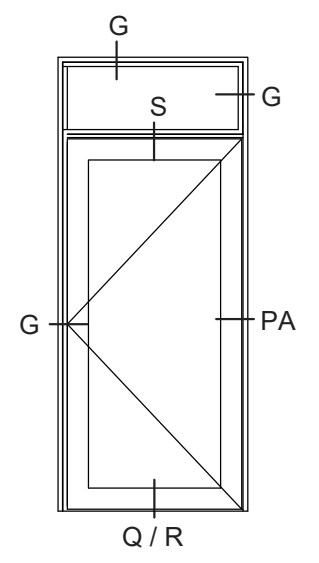

<p>Rationel is a trademark of DOVISTA A/S</p>	System: Rationel Auraplust Entrance and Patio door	Scale: 1:4 / 140
	English: Outward opening, Triple glazed	Edition No. 1
	Dansk: Udadgående, 3-lags	10.21 © 2021
<p>© DOVISTA A/S, CVR-no. 21147583. All intellectual property rights, copyright as well as all rights in know-how vest in DOVISTA A/S. This drawing may not be reproduced, stored, or transmitted in any form by any means (electronic, mechanical, photocopying, recording or otherwise) without the prior written consent of DOVISTA A/S. This drawing is to be used only for the purposes specified by DOVISTA A/S and for no other purpose. We reserve all rights to change the product and product range without notice.</p>		

<p>Rationel is a trademark of DOVISTA A/S</p>	System: Rationel Auraplust Entrance and Patio door	Scale: 1:4 / 1:40
	English: Outward opening, Double glazed	Edition No. 1
	Dansk: Udadgående, 2-lags	10.21 © 2021
<p>© DOVISTA A/S, CVR-no. 21147583. All intellectual property rights, copyright as well as all rights in know-how vest in DOVISTA A/S. This drawing may not be reproduced, stored, or transmitted in any form by any means (electronic, mechanical, photocopying, recording or otherwise) without the prior written consent of DOVISTA A/S. This drawing is to be used only for the purposes specified by DOVISTA A/S and for no other purpose. We reserve all rights to change the product and product range without notice.</p>		