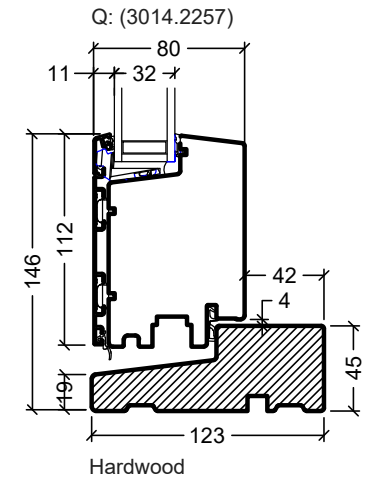

<p>Rationel is a trademark of DOVISTA A/S</p>	System: Rationel Auraplust Entrance and Patio door	Scale: 1:4 / 140
	English: Outward opening, Triple glazed	Edition No. 1
	Dansk: Udadgående, 3-lags	10.21 © 2021
<p>© DOVISTA A/S, CVR-no. 21147583. All intellectual property rights, copyright as well as all rights in know-how vest in DOVISTA A/S. This drawing may not be reproduced, stored, or transmitted in any form by any means (electronic, mechanical, photocopying, recording or otherwise) without the prior written consent of DOVISTA A/S. This drawing is to be used only for the purposes specified by DOVISTA A/S and for no other purpose. We reserve all rights to change the product and product range without notice.</p>		

<p>Rationel is a trademark of DOVISTA A/S</p>	System: Rationel Auraplust Entrance and Patio door	Scale: 1:4 / 1:40
	English: Outward opening, Double glazed	Edition No. 1
	Dansk: Udadgående, 2-lags	10.21 © 2021
<p>© DOVISTA A/S, CVR-no. 21147583. All intellectual property rights, copyright as well as all rights in know-how vest in DOVISTA A/S. This drawing may not be reproduced, stored, or transmitted in any form by any means (electronic, mechanical, photocopying, recording or otherwise) without the prior written consent of DOVISTA A/S. This drawing is to be used only for the purposes specified by DOVISTA A/S and for no other purpose. We reserve all rights to change the product and product range without notice.</p>		