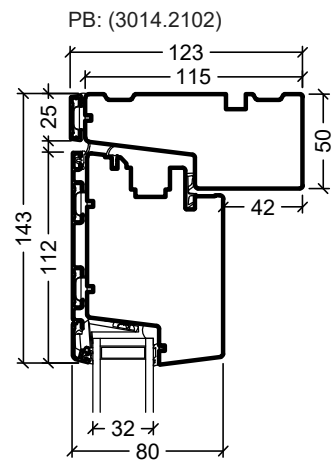

<p>Rationel is a trademark of DOVISTA A/S</p>	System: Rationel Auraplust Entrance and Patio door	Scale: 1:4 / 140
	English: Outward opening, Triple glazed	Edition No. 1
	Dansk: Udadgående, 3-lags	10.21 © 2021
<p>© DOVISTA A/S, CVR-no. 21147583. All intellectual property rights, copyright as well as all rights in know-how vest in DOVISTA A/S. This drawing may not be reproduced, stored, or transmitted in any form by any means (electronic, mechanical, photocopying, recording or otherwise) without the prior written consent of DOVISTA A/S. This drawing is to be used only for the purposes specified by DOVISTA A/S and for no other purpose. We reserve all rights to change the product and product range without notice.</p>		

<p>Rationel is a trademark of DOVISTA A/S</p>	System: Rationel Auraplust Entrance and Patio door	Scale: 1:4 / 1:40
	English: Outward opening, Double glazed	Edition No. 1
	Dansk: Udadgående, 2-lags	10.21 © 2021
<p>© DOVISTA A/S, CVR-no. 21147583. All intellectual property rights, copyright as well as all rights in know-how vest in DOVISTA A/S. This drawing may not be reproduced, stored, or transmitted in any form by any means (electronic, mechanical, photocopying, recording or otherwise) without the prior written consent of DOVISTA A/S. This drawing is to be used only for the purposes specified by DOVISTA A/S and for no other purpose. We reserve all rights to change the product and product range without notice.</p>		