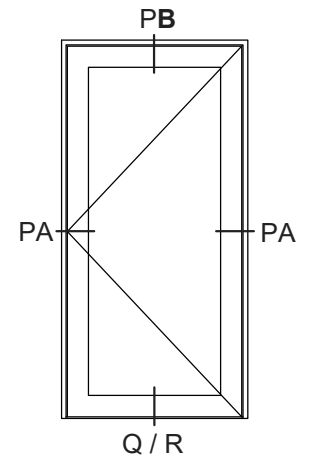

<p>Rationel is a trademark of DOVISTA A/S</p>	System: Rationel Auraplust Entrance and Patio door	Scale: 1:4 / 140
	English: Outward opening, Triple glazed	Edition No. 1
	Dansk: Udadgående, 3-lags	10.21 © 2021
<p>© DOVISTA A/S, CVR-no. 21147583. All intellectual property rights, copyright as well as all rights in know-how vest in DOVISTA A/S. This drawing may not be reproduced, stored, or transmitted in any form by any means (electronic, mechanical, photocopying, recording or otherwise) without the prior written consent of DOVISTA A/S. This drawing is to be used only for the purposes specified by DOVISTA A/S and for no other purpose. We reserve all rights to change the product and product range without notice.</p>		

<p>Rationel is a trademark of DOVISTA A/S</p>	System: Rationel Auraplust Entrance and Patio door	Scale: 1:4 / 1:40
	English: Outward opening, Double glazed	Edition No. 1
	Dansk: Udadgående, 2-lags	10.21 © 2021
<p>© DOVISTA A/S, CVR-no. 21147583. All intellectual property rights, copyright as well as all rights in know-how vest in DOVISTA A/S. This drawing may not be reproduced, stored, or transmitted in any form by any means (electronic, mechanical, photocopying, recording or otherwise) without the prior written consent of DOVISTA A/S. This drawing is to be used only for the purposes specified by DOVISTA A/S and for no other purpose. We reserve all rights to change the product and product range without notice.</p>		