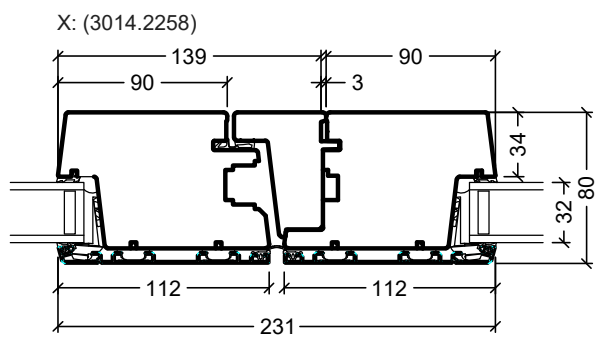

<p>Rationel is a trademark of DOVISTA A/S</p>	System: Rationel Auraplust Entrance and Patio door	Scale: 1:4 / 140
	English: Outward opening, Triple glazed	Edition No. 1
	Dansk: Udadgående, 3-lags	10.21 © 2021
<p>© DOVISTA A/S, CVR-no. 21147583. All intellectual property rights, copyright as well as all rights in know-how vest in DOVISTA A/S. This drawing may not be reproduced, stored, or transmitted in any form by any means (electronic, mechanical, photocopying, recording or otherwise) without the prior written consent of DOVISTA A/S. This drawing is to be used only for the purposes specified by DOVISTA A/S and for no other purpose. We reserve all rights to change the product and product range without notice.</p>		

<p>Rationel is a trademark of DOVISTA A/S</p>	System: Rationel Auraplust Entrance and Patio door	Scale: 1:4 / 1:40
	English: Outward opening, Double glazed	Edition No. 1
	Dansk: Udadgående, 2-lags	10.21 © 2021
<p>© DOVISTA A/S, CVR-no. 21147583. All intellectual property rights, copyright as well as all rights in know-how vest in DOVISTA A/S. This drawing may not be reproduced, stored, or transmitted in any form by any means (electronic, mechanical, photocopying, recording or otherwise) without the prior written consent of DOVISTA A/S. This drawing is to be used only for the purposes specified by DOVISTA A/S and for no other purpose. We reserve all rights to change the product and product range without notice.</p>		