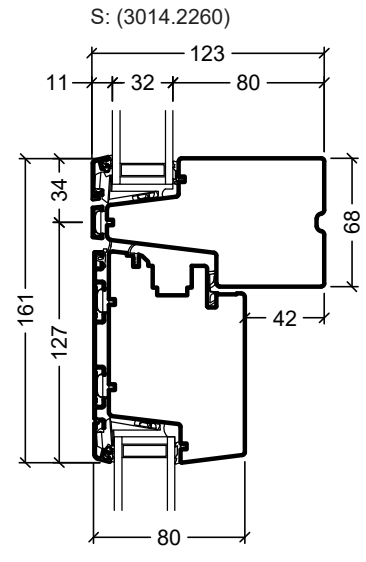

<p>Rationel is a trademark of DOVISTA A/S</p>	System: Rationel Auraplust Entrance and Patio door	Scale: 1:4 / 140
	English: Outward opening, Triple glazed	Edition No. 1
	Dansk: Udadgående, 3-lags	10.21 © 2021
<p>© DOVISTA A/S, CVR-no. 21147583. All intellectual property rights, copyright as well as all rights in know-how vest in DOVISTA A/S. This drawing may not be reproduced, stored, or transmitted in any form by any means (electronic, mechanical, photocopying, recording or otherwise) without the prior written consent of DOVISTA A/S. This drawing is to be used only for the purposes specified by DOVISTA A/S and for no other purpose. We reserve all rights to change the product and product range without notice.</p>		

<p>Rationel is a trademark of DOVISTA A/S</p>	System: Rationel Auraplust Entrance and Patio door	Scale: 1:4 / 1:40
	English: Outward opening, Double glazed	Edition No. 1
	Dansk: Udadgående, 2-lags	10.21 © 2021
<p>© DOVISTA A/S, CVR-no. 21147583. All intellectual property rights, copyright as well as all rights in know-how vest in DOVISTA A/S. This drawing may not be reproduced, stored, or transmitted in any form by any means (electronic, mechanical, photocopying, recording or otherwise) without the prior written consent of DOVISTA A/S. This drawing is to be used only for the purposes specified by DOVISTA A/S and for no other purpose. We reserve all rights to change the product and product range without notice.</p>		