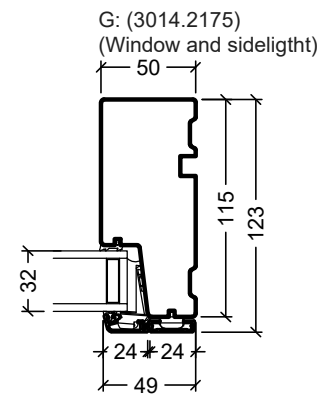

<p>Rationel is a trademark of DOVISTA A/S</p>	System: Rationel Auraplust Entrance and Patio door	Scale: 1:4 / 140
	English: Outward opening, Triple glazed	Edition No. 1
	Dansk: Udadgående, 3-lags	10.21 © 2021
<p>© DOVISTA A/S, CVR-no. 21147583. All intellectual property rights, copyright as well as all rights in know-how vest in DOVISTA A/S. This drawing may not be reproduced, stored, or transmitted in any form by any means (electronic, mechanical, photocopying, recording or otherwise) without the prior written consent of DOVISTA A/S. This drawing is to be used only for the purposes specified by DOVISTA A/S and for no other purpose. We reserve all rights to change the product and product range without notice.</p>		

<p>Rationel is a trademark of DOVISTA A/S</p>	System: Rationel Auraplust Entrance and Patio door	Scale: 1:4 / 1:40
	English: Outward opening, Double glazed	Edition No. 1
	Dansk: Udadgående, 2-lags	10.21 © 2021
<p>© DOVISTA A/S, CVR-no. 21147583. All intellectual property rights, copyright as well as all rights in know-how vest in DOVISTA A/S. This drawing may not be reproduced, stored, or transmitted in any form by any means (electronic, mechanical, photocopying, recording or otherwise) without the prior written consent of DOVISTA A/S. This drawing is to be used only for the purposes specified by DOVISTA A/S and for no other purpose. We reserve all rights to change the product and product range without notice.</p>		