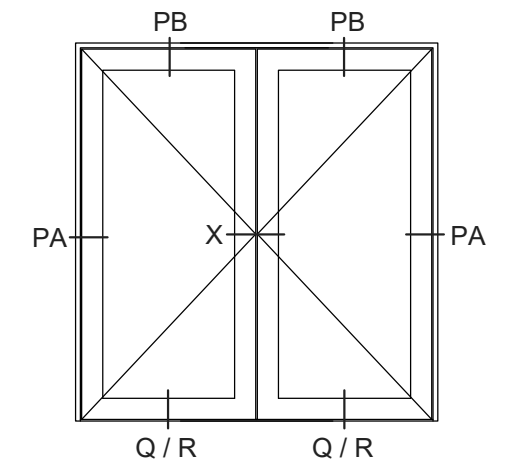

<p>Rationel is a trademark of DOVISTA A/S</p>	System: Rationel Auraplust Entrance and Patio door	Scale: 1:4 / 140
	English: Outward opening, Triple glazed	Edition No. 1
	Dansk: Udadgående, 3-lags	10.21 © 2021
<p>© DOVISTA A/S, CVR-no. 21147583. All intellectual property rights, copyright as well as all rights in know-how vest in DOVISTA A/S. This drawing may not be reproduced, stored, or transmitted in any form by any means (electronic, mechanical, photocopying, recording or otherwise) without the prior written consent of DOVISTA A/S. This drawing is to be used only for the purposes specified by DOVISTA A/S and for no other purpose. We reserve all rights to change the product and product range without notice.</p>		

<p>Rationel is a trademark of DOVISTA A/S</p>	System: Rationel Auraplust Entrance and Patio door	Scale: 1:4 / 1:40
	English: Outward opening, Double glazed	Edition No. 1
	Dansk: Udadgående, 2-lags	10.21 © 2021
<p>© DOVISTA A/S, CVR-no. 21147583. All intellectual property rights, copyright as well as all rights in know-how vest in DOVISTA A/S. This drawing may not be reproduced, stored, or transmitted in any form by any means (electronic, mechanical, photocopying, recording or otherwise) without the prior written consent of DOVISTA A/S. This drawing is to be used only for the purposes specified by DOVISTA A/S and for no other purpose. We reserve all rights to change the product and product range without notice.</p>		